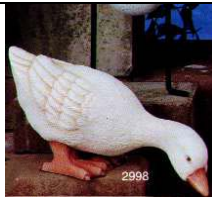

145 SET OF 4 \$6.00

145A BUNNY \$2.00

145B BEAR \$2.00

145C UNICORN \$2.00

SMALL BIRDS

410 SET OF 4 BIRDS \$7.50

410A LOOK SIDE \$2.00

410B LOOK AHEAD \$2.00

411 DOUBLE \$3.50

SMALL DUCKS

212 SET OF 3 \$10.50

212A LEAN OVER \$3.50

212B REACH UP \$3.50

212C STANDING \$3.50

DUCKS 4" T

207 SET OF 2 \$10.00

207A LEFT \$5.00

207B RIGHT \$5.00

DUCK FEEDING

276 11.5" T \$14.50

WICKER BASKETS

412 SMALL \$6.50

413 LARGE \$10.00

225 LACE BASKET \$6.50